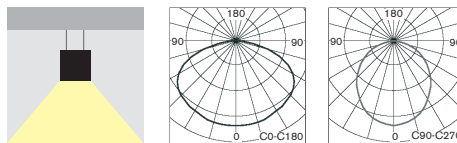

AIROLUX-LED

- Smart slim design suspended lighting fixture for powerful, smooth and comfortable direct illumination, equipped with powerful 3000K or 5000K LEDs
- Suitable for all representative areas, especially for offices, hotels, shops, exhibitions, banks or even modern residential areas
- Modern high quality materials:
  - body made of pure anodised extruded aluminum profile
- elegantné štíhle stropné závesné svietidlo pre výkonné, príjemné a komfortné priame osvetlenie, vybavené výkonnými LED vo farbe 3000K alebo 5000K
- vhodné pre použitie pre reprezentačné interiéry, hotely, výstavníky, banky, obchodné priestory, alebo aj pre moderné obytné priestory
- vysokokvalitné materiály:
  - teleso: eloxovaný extrudovaný AL profil

STANDARD FEATURES

ŠTANDARDNÁ VÝBAVA

- MidPower LEDs 150lm/W made by either SAMSUNG or OSRAM
- LED electronic ballast
- 2pcs of tool-free adjustable wire holders located on the fixture body for rapid mounting and adjustment of suspension length
- 2pcs of suspension steel wire ropes 0.8m long
- 1pc of ceiling power outlets
- 0.8m long cord
- MidPower LED 150lm/W typu SAMSUNG alebo OSRAM
- vybavené elektronickým predradníkom pre LED
- 2ks nastaviteľných závesov pre nastavenie požadovanej dĺžky závesu
- 2ks závesných laniek dĺžky 0,8m
- 1ks sieťovej prípojnej krabičky na strop
- číry prívodný elektrický kábel 0,8m dlhý

OPTIONS

PRIPLATKY

- Alternative surface treatment is possible (min.order quantity 100pcs)
- Alternative LED light colour is possible (min.order quantity 100pcs)
- povrchová úprava svietidla podľa špecifikácie v RAL (min. 100ks)
- alternatívna farba LED svetla podľa špecifikácie (min. 100ks)