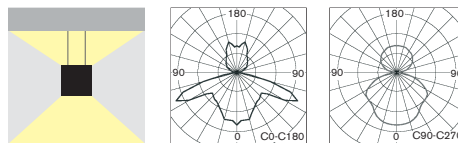

THINLUX-A-LED

- Smart slim design suspended lighting fixture for all powerful, energy saving, smooth and comfortable direct/indirect illumination, equipped with HighPower 3000K or 5000K LEDs
- Suitable for all representative areas, especially for offices, hotels, workplaces, exhibitions, banks, shops, schools or even modern residential areas
- Modern high quality materials:
  - body made of pure anodised aluminum profile
  - microprismatic diffuser made of extruded impact resistant PC
- elegantné štíhle stropné závesné svetidlo pre výkonné, úsporné, príjemné a komfortné pre priame/nepriame osvetlenie, vybavené výkonnými LED vo farbe 3000K alebo 5000K
- vhodné pre použitie pre reprezentačné interiéry, kancelárie, hotely, výstavníka, obchodné priestory, banky, školy, ale aj moderné obytné priestory...
- vysokokvalitné materiály:
  - teleso: eloxovaný AL profil
  - difúzor: prizmatický polykarbonátový profil PC